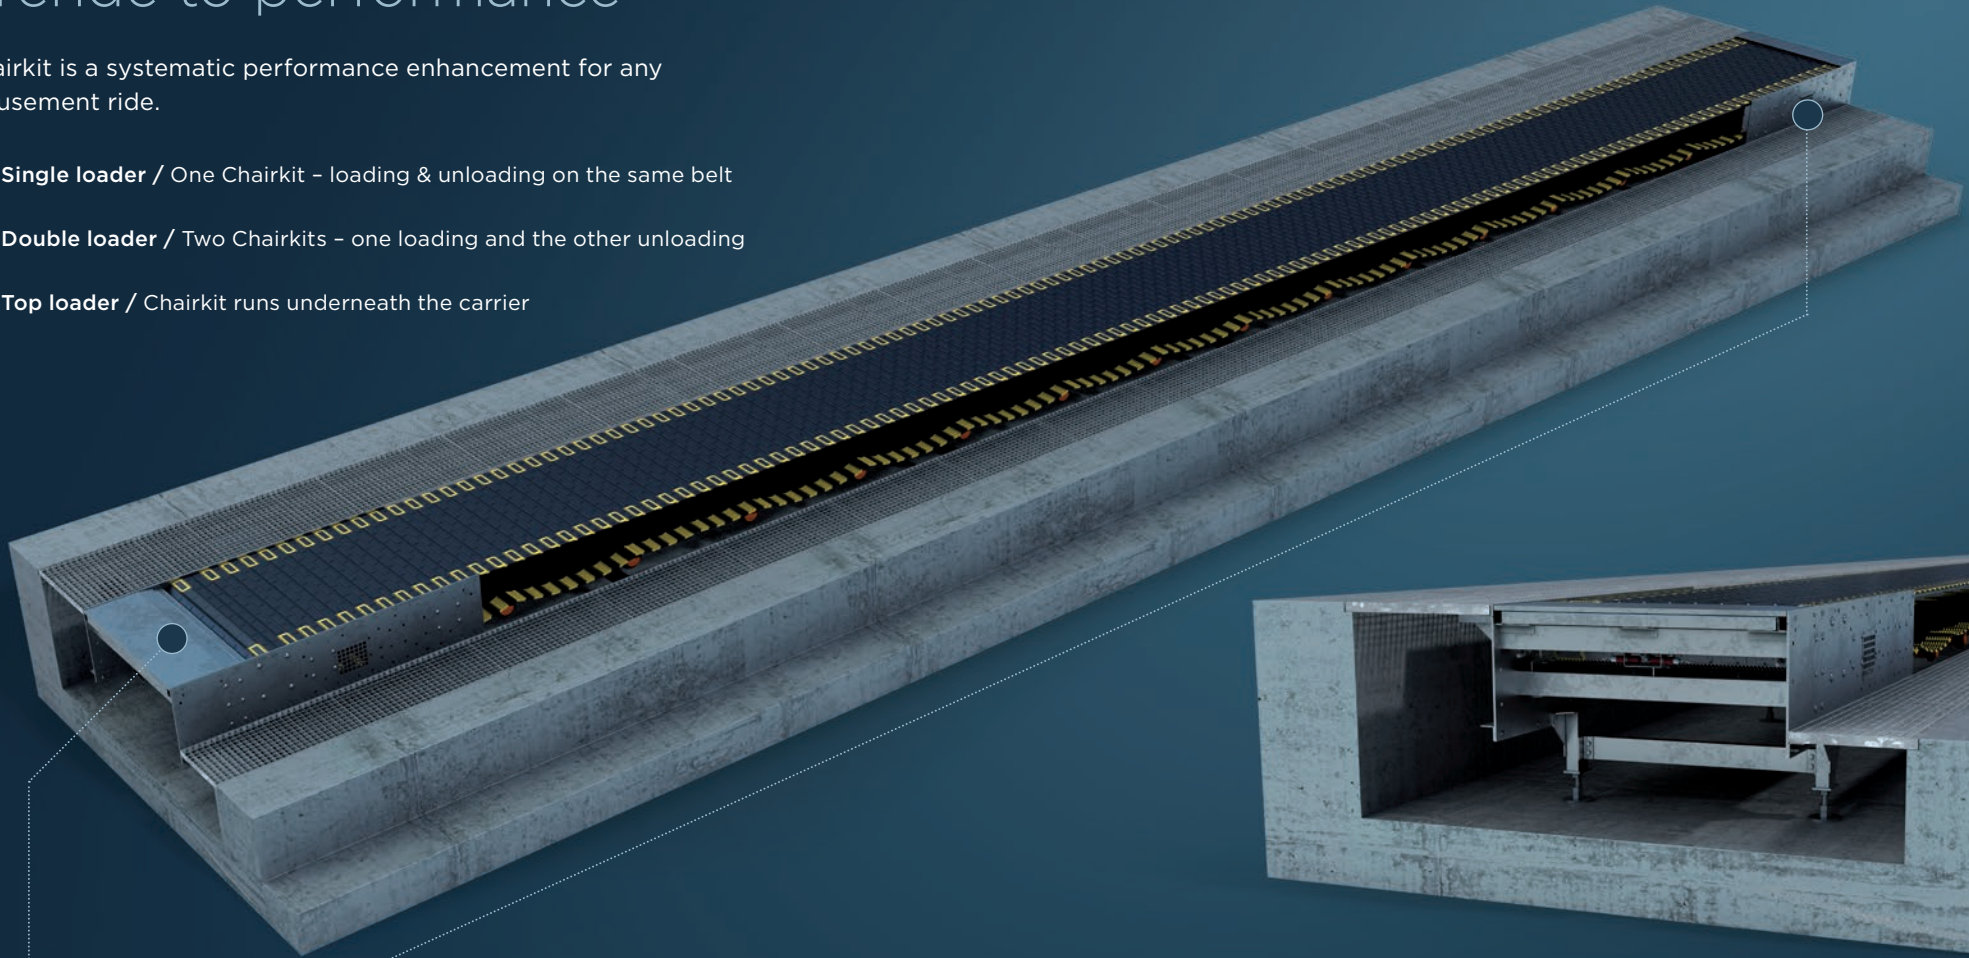

## Chairkit – moves people to fun

With the Chairkit loading system you transport more people, faster, more efficiently and safer to your ride. Whether it is a fun ride, thrill ride, dark ride, water ride or rollercoaster – Chairkit ensures a trouble-free, safe and comfortable loading.

# Preride to performance

Chairkit is a systematic performance enhancement for any amusement ride.

- >> **Single loader** / One Chairkit – loading & unloading on the same belt
- >> **Double loader** / Two Chairkits – one loading and the other unloading
- >> **Top loader** / Chairkit runs underneath the carrier

## Easy Access

Do you want to control the number of your passengers exactly? The Chairkit Gate Easy Access ensures ideal portioning.